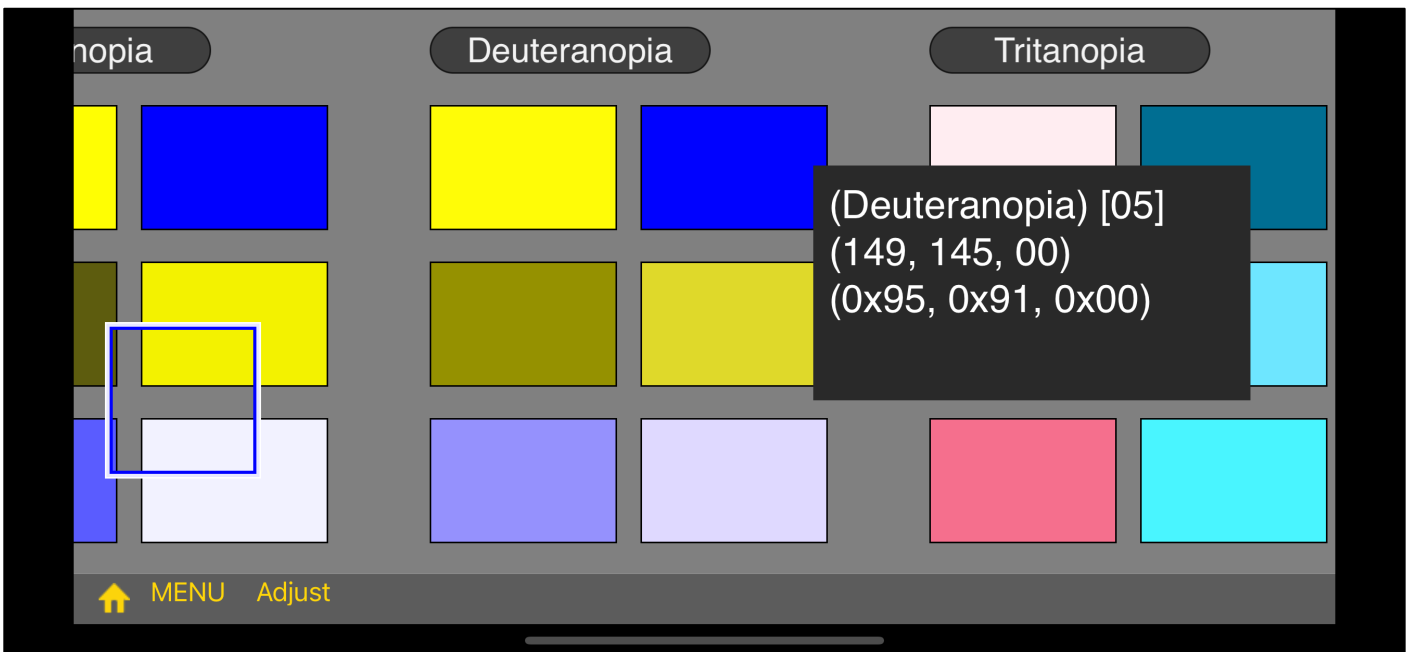

If you scatter the "views that display a hue circle", it looks like this.

When you bring the upper left corner of the cursor view to a circle, the color value which the circle displays is displayed in a view to display a value.

For the color of the "Rectangle" view, when you touch "Rectangle" the value of the color is displayed in a view to display a value.

If you bring the upper left corner of the cursor view to the "rectangle", the value will not be displayed.

If you press the "Menu" button on the toolbar, you will see a side menu like this.

In this way, if you set everything to "Hide", all the views that can be hidden will be hidden.

The base view is the view with the color displayed in a rectangle.

The color of the view of this rectangle is displayed by touching the rectangle.

If you bring the upper left corner of the cursor view into this rectangular view, no value will be displayed.

If you press the "Rescue" button in the side menu, the view that can be moved will come to this position.