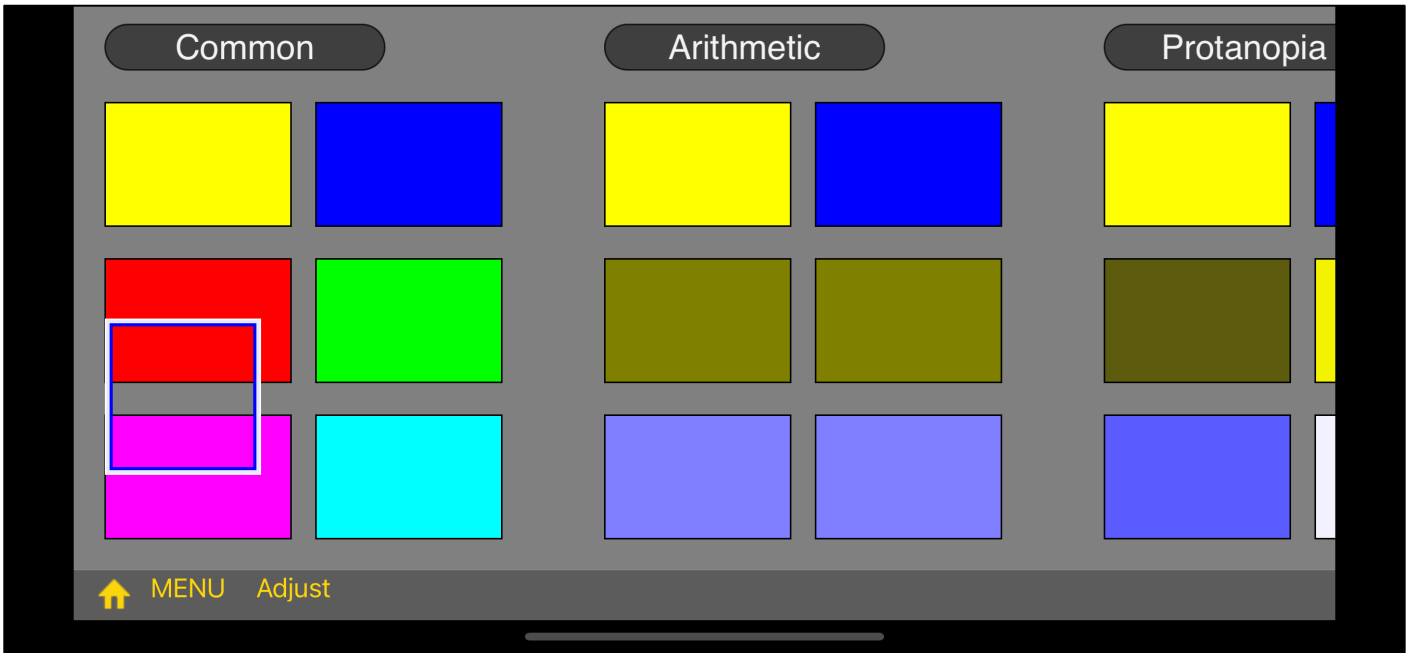

If you scatter the "views that display a hue circle", it looks like this.

When you bring the upper left corner of the cursor view to a circle, the color value which the circle displays is displayed in a view to display a value.

For the color of the "Rectangle" view, when you touch "Rectangle" the value of the color is displayed in a view to display a value.

If you bring the upper left corner of the cursor view to the "rectangle", the value will not be displayed.

If you press the "Menu" button on the toolbar, you will see a side menu like this.

In this way, if you set everything to "Hide", all the views that can be hidden will be hidden.

The base view is the view with the color displayed in a rectangle.

The color of the view of this rectangle is displayed by touching the rectangle.

If you bring the upper left corner of the cursor view into this rectangular view, no value will be displayed.

If you press the "Rescue" button in the side menu, the view that can be moved will come to this position.