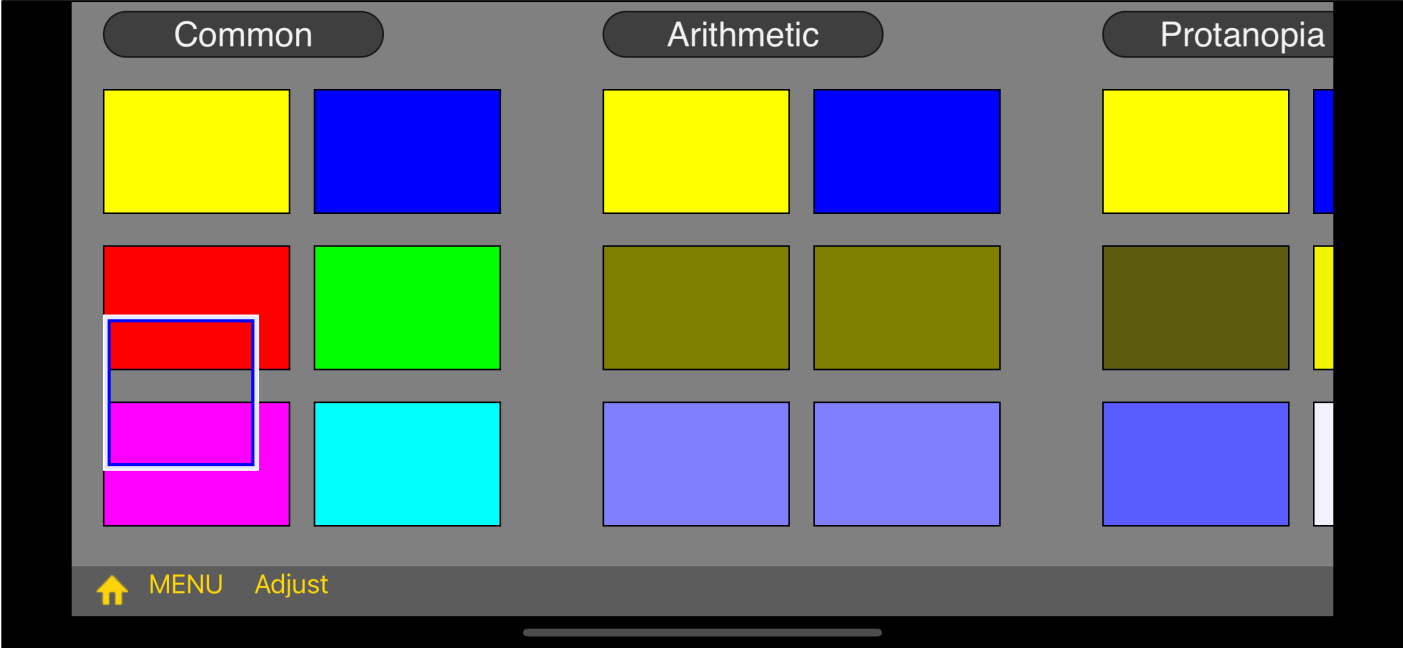

For the color of the "Rectangle" view, when you touch "Rectangle" the value of the color is displayed in a view to display a value.

If you bring the upper left corner of the cursor view to the "rectangle", the value will not be displayed.

If you press the "Menu" button on the toolbar, you will see a side menu like this.

In this way, if you set everything to "Hide", all the views that can be hidden will be hidden.

The base view is the view with the color displayed in a rectangle.

The color of the view of this rectangle is displayed by touching the rectangle.

If you bring the upper left corner of the cursor view into this rectangular view, no value will be displayed.

If you press the "Rescue" button in the side menu, the view that can be moved will come to this position.

The base view is possible to move up, down, left, and right slightly larger.

Pressing the "Adjust" button on the toolbar will bring up such a slider view.

The slider view can also be closed (erased) by long touching any part of the foundation of the view.