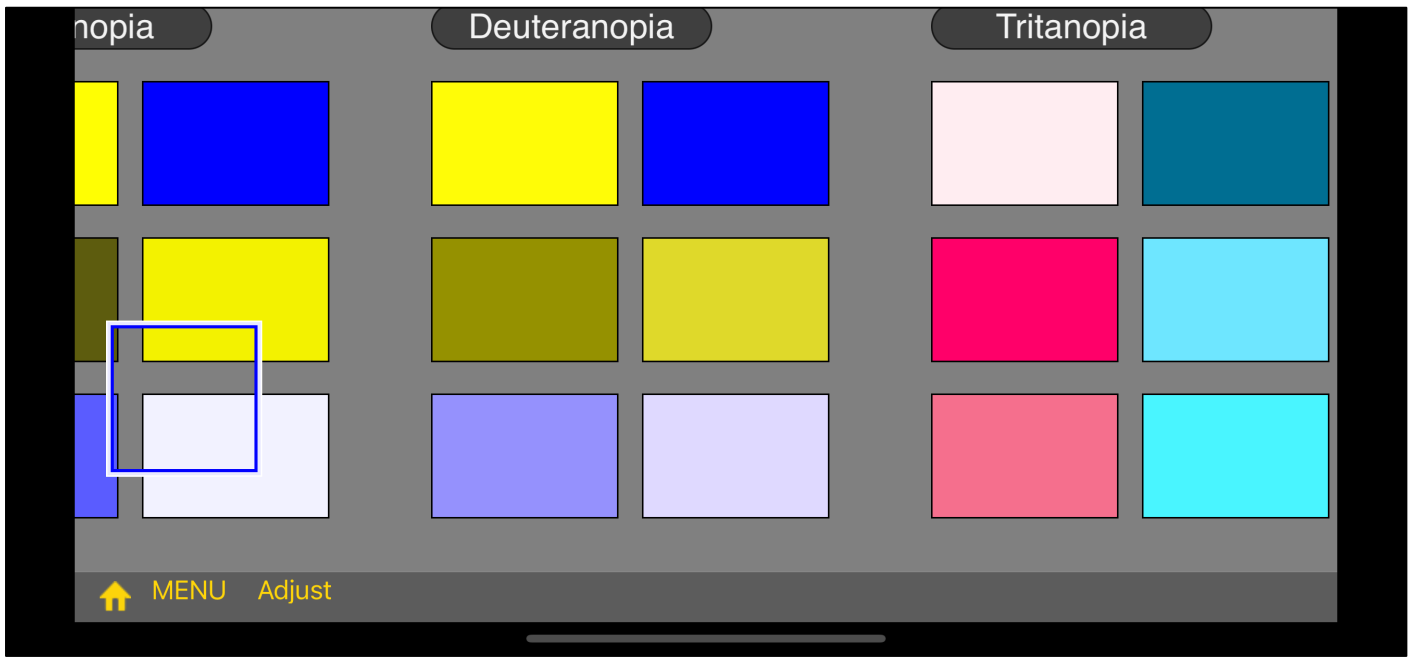

If you press the "Menu" button on the toolbar, you will see a side menu like this.

In this way, if you set everything to "Hide", all the views that can be hidden will be hidden.

The base view is the view with the color displayed in a rectangle.

The color of the view of this rectangle is displayed by touching the rectangle.

If you bring the upper left corner of the cursor view into this rectangular view, no value will be displayed.

If you press the "Rescue" button in the side menu, the view that can be moved will come to this position.

The base view is possible to move up, down, left, and right slightly larger.

Pressing the "Adjust" button on the toolbar will bring up such a slider view.

The slider view can also be closed (erased) by long touching any part of the foundation of the view.

When the saturation and lightness are both set to 75, the color will look like this.

The hue circles are following six patterns.

Six Colors

Twelve Colors