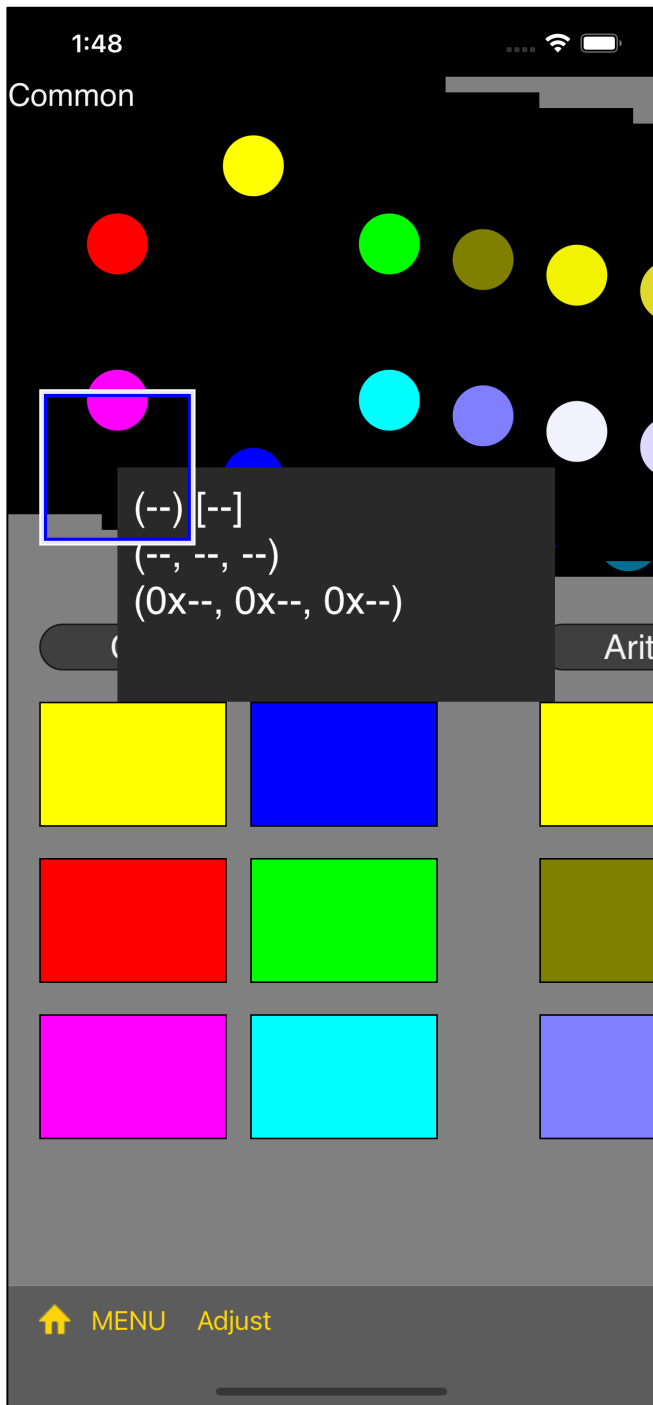

# RGB Color Circle

This command is on the fourth tab, second from the top.

When you press the "Six Color" button, you will see the following view.

This command displays the color as a "hue circle" and a "rectangle".

If you scatter the "views that display a hue circle", it looks like this.

When you bring the upper left corner of the cursor view to a circle, the color value which the circle displays is displayed in a view to display a value.

For the color of the "Rectangle" view, when you touch "Rectangle" the value of the color is displayed in a view to display a value.

If you bring the upper left corner of the cursor view to the "rectangle", the value will not be displayed.

The color of the view of this rectangle is displayed by touching the rectangle.

If you bring the upper left corner of the cursor view into this rectangular view, no value will be displayed.

If you press the "Rescue" button in the side menu, the view that can be moved will come to this position.