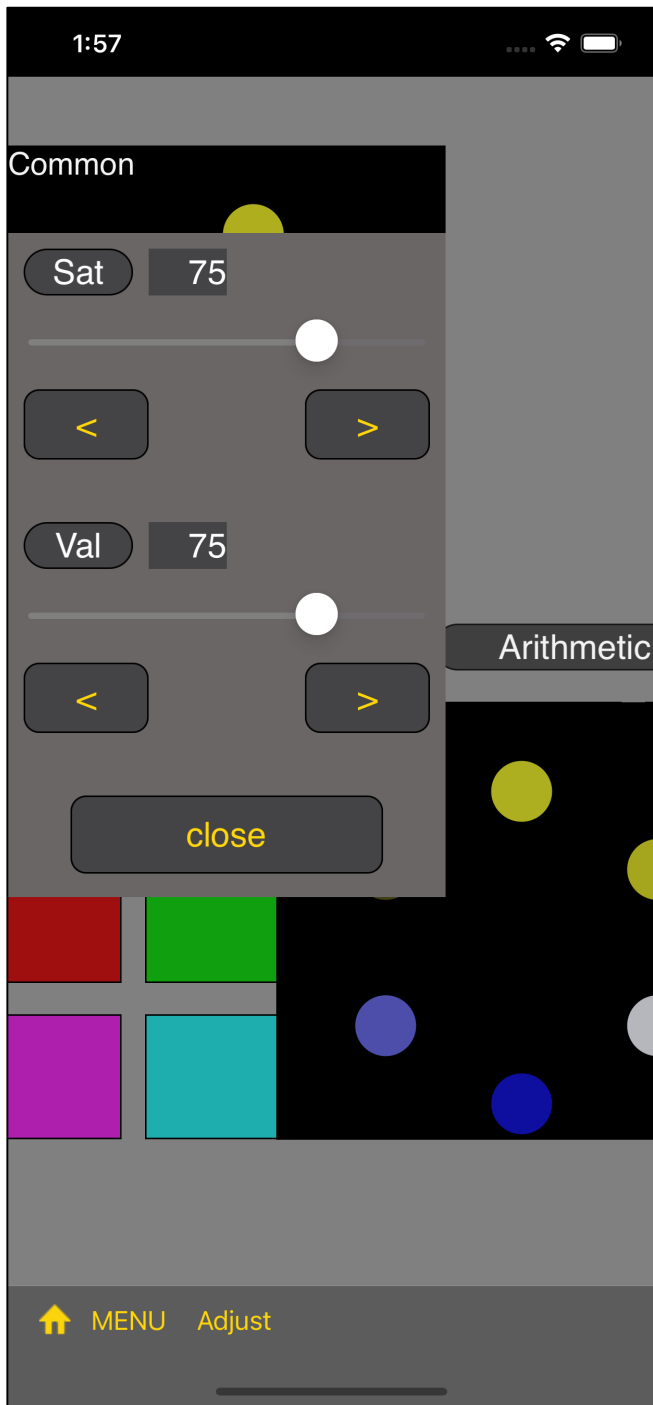

If you press the "Menu" button on the toolbar, you will see a side menu like this.

In this way, if you set everything to "Hide", all the views that can be hidden will be hidden.

The base view is the view with the color displayed in a rectangle.

The color of the view of this rectangle is displayed by touching the rectangle.

If you bring the upper left corner of the cursor view into this rectangular view, no value will be displayed.

If you press the "Rescue" button in the side menu, the view that can be moved will come to this position.

The base view is possible to move up, down, left, and right slightly larger.

Pressing the "Adjust" button on the toolbar will bring up such a slider view.

The slider view can also be closed (erased) by long touching any part of the foundation of the view.

When the saturation and lightness are both set to 75, the color will look like this.

The hue circles are following six patterns.

Six Colors

Twelve Colors