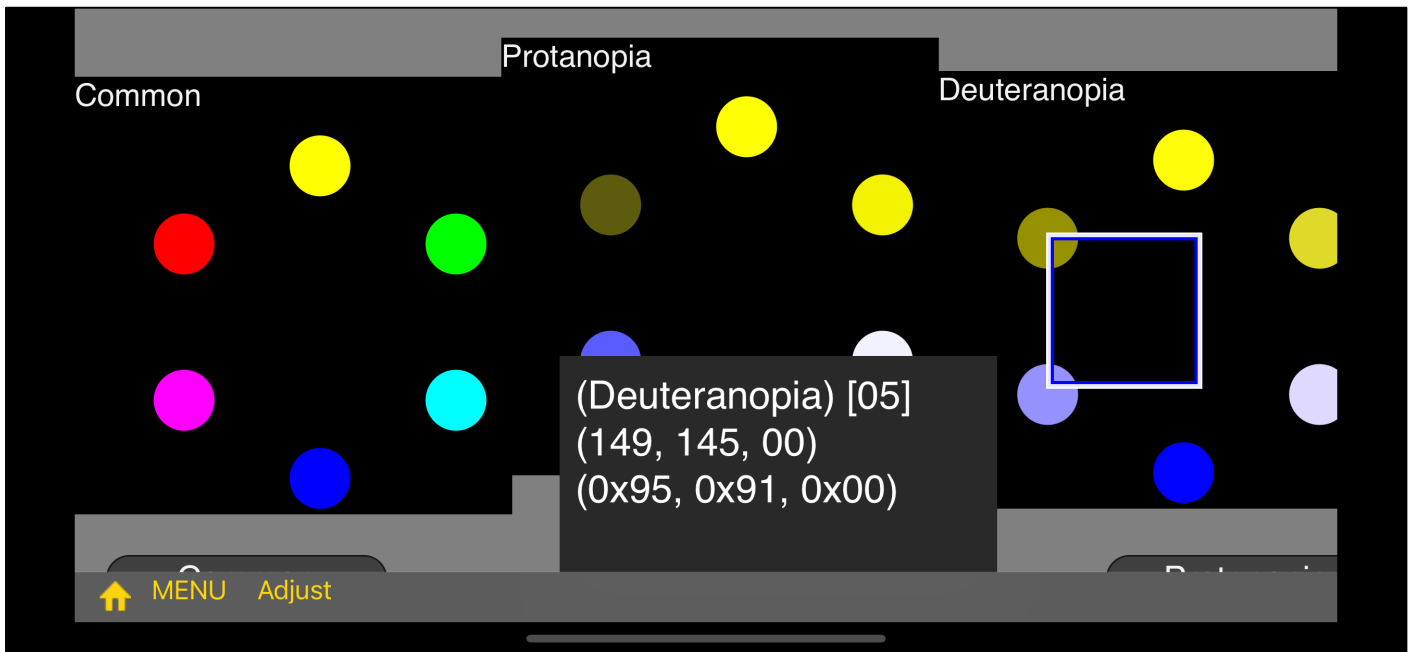

# RGB Color Circle

This command is on the fourth tab, second from the top.

When you press the "Six Color" button, you will see the following view.

This command displays the color as a "hue circle" and a "rectangle".

If you scatter the "views that display a hue circle", it looks like this.

When you bring the upper left corner of the cursor view to a circle, the color value which the circle displays is displayed in a view to display a value.

For the color of the "Rectangle" view, when you touch "Rectangle" the value of the color is displayed in a view to display a value.

If you bring the upper left corner of the cursor view to the "rectangle", the value will not be displayed.

The color of the view of this rectangle is displayed by touching the rectangle.

If you bring the upper left corner of the cursor view into this rectangular view, no value will be displayed.

If you press the "Rescue" button in the side menu, the view that can be moved will come to this position.